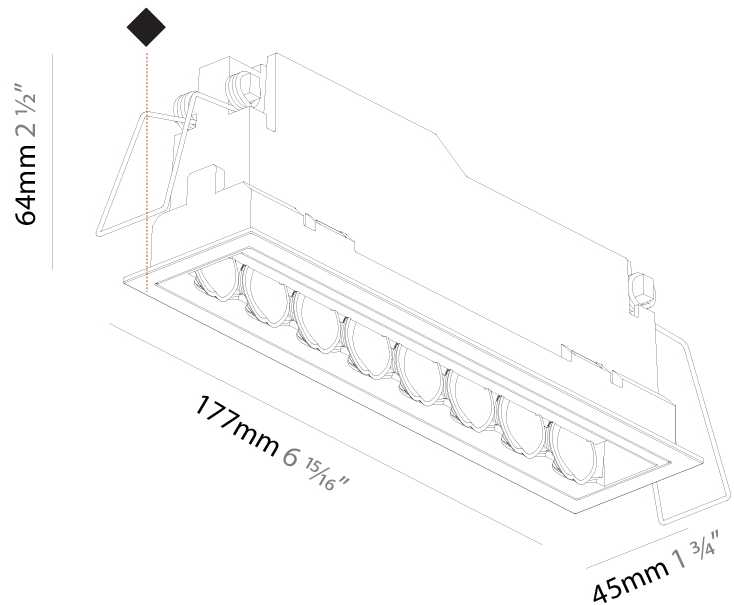

GENERAL

Series: Magiq Hollow Wallwash
Subseries: Magiq Hollow Wallwash
Brand: Prolicht
Division: Architectural
Mounting Type: Recessed
Mounting Location: Ceiling
Subcategory: Wallwash

PHYSICAL

Shape: Rectangle
Length (mm): 177
Length (in): 6 ¹⁵/₁₆
Width (mm): 45
Width (in): 1 ³/₄
Height (mm): 64
Height (in): 2 ¹/₂
Ceiling Thickness (mm): 5 - 30
Ceiling Thickness (in): 1/16 - 1 ³/₁₆
Min. Recessing Depth (mm): 100
Min. Recessing Depth (in): 3 ¹⁵/₁₆
Light Distribution: Downlight
Fixture Finish: SSR / BKV / CWI / CRY / HAB / UFT / ITA / RUA / FTG / MYG / LOD / PUS / FRO / FUP / KIA / POP / BLS / SPG / MEY / GOH / GUM / CHC / COM / ABZ / JAG / OBR / MOS / ROR
Fixture Material: Aluminum Die Cast
Cut-out Measurements: 170mm / 6 11/16" x 38mm / 1 1/2"

ELECTRICAL

Lamp Type: LED (Zhaga Standard)
Input Wattage (W): 19
Total Output Wattage (W): 17.2
Dimming: Tri-Mode (Non-Dimming and Phase Dimming (120Vac only) and 0-10V Dimming)
Driver Included: No
Driver Location: Remote
Driver Type: Constant Current - Universal
Driver Class: Class 2
Input Voltage (V): 120 - 277
Constant Current (MA): 700

LED

Number of LEDs: 8
Color Temperature (°K): 2700 / 3000 / 3500 / 4000
Max. Delivered Lumen (lm): 1270 / 1270 / 1513 / 1544
Nominal Lumen (lm): 1492 / 1492 / 1778 / 1814
CRI: >90 CRI
Lamp Life (hrs): 50000

OPTICAL

RATINGS AND CERTIFICATIONS

Certified By: CSA Certified to UL and CSA Standards
IP rating: IP20

100mm
3 ¹⁵/₁₆"

5 - 30 mm
³/₁₆" - 1 ³/₁₆"

170mm x 38mm
6 ¹¹/₁₆" x 1 ¹/₂"