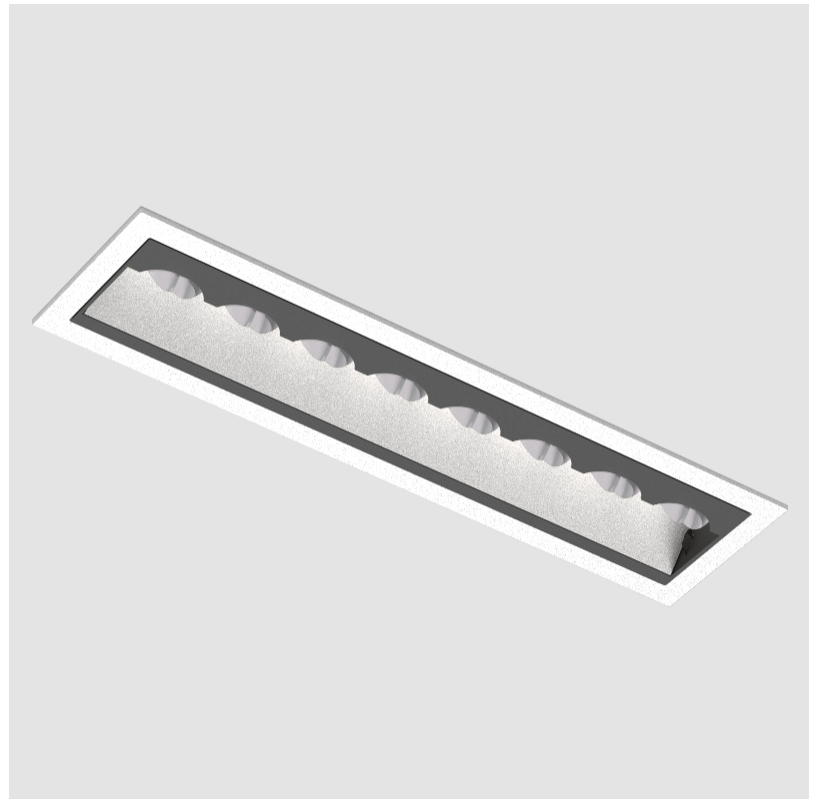

GENERAL

Series: Magiq Hollow Wallwash
Subseries: Magiq Hollow Wallwash Korona
Brand: Prolicht
Division: Architectural
Mounting Type: Recessed
Mounting Location: Ceiling
Subcategory: Wallwash

PHYSICAL

Shape: Rectangle
Length (mm): 177
Length (in): 6 ¹⁵/₁₆
Width (mm): 45
Width (in): 1 ³/₄
Height (mm): 64
Height (in): 2 ¹/₂
Ceiling Thickness (mm): 5 - 30
Min. Recessing Depth (mm): 100
Min. Recessing Depth (in): 3 ¹⁵/₁₆
Light Distribution: Downlight
Weight (kg): 0.395
Weight (lbs): 0.87
Fixture Finish: SSR / BKV / CWI / CRY / HAB / UFT / ITA / RUA / FTG / MYG / LOD / PUS / FRO / FUP / KIA / POP / BLS / SPG / MEY / GOH / GUM / CHC / COM / ABZ / JAG / OBR / MOS / ROR
Holder Finish: WHI / BLK
Fixture Material: Aluminum Die Cast

ELECTRICAL

Lamp Type: LED (Zhaga Standard)
Input Wattage (W): 19
Total Output Wattage (W): 17.2
Dimming: Tri-Mode (Non-Dimming and Phase Dimming (120Vac only) and 0-10V Dimming)
Driver Included: No
Driver Location: Remote
Driver Type: Constant Current - Universal
Driver Class: Class 2
Input Voltage (V): 120 - 277
Constant Current (MA): 700

LED

Number of LEDs: 8
Color Temperature (°K): 2700 / 3000 / 3500 / 4000
Max. Delivered Lumen (lm): 1110 / 1180 / 1323 / 1350
CRI: >90 CRI
Efficiency (%): 82.3
Lamp Life (hrs): 50000

OPTICAL

RATINGS AND CERTIFICATIONS

Certified By: CSA Certified to UL and CSA Standards
IP rating: IP20