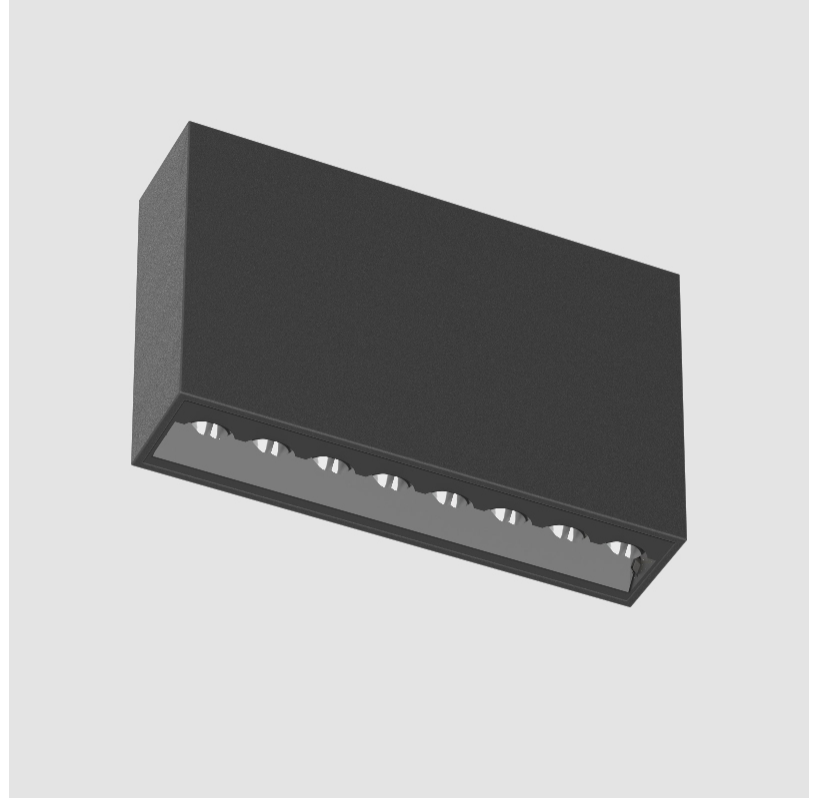

GENERAL

Series: Magiq Hollow Wallwash
Subseries: Magiq Hollow Wallwash
Brand: Prolight
Division: Architectural
Mounting Type: Surface
Mounting Location: Ceiling
Subcategory: Wallwash

PHYSICAL

Shape: Rectangle
Length (mm): 174
Length (in): 6 ⁷/₈
Width (mm): 42
Width (in): 1 ⁵/₈
Height (mm): 109
Height (in): 4 ⁵/₁₆
Light Distribution: Direct
Fixture Finish: SSR / BKV / CWI / CRY / HAB / UFT / ITA / RUA / FTG / MYG / LOD / PUS / FRO / FUP / KIA / POP / BLS / SPG / MEY / GOH / GUM / CHC / COM / ABZ / JAG / OBR / MOS / ROR
Holder Finish: WHI / BLK
Fixture Material: Aluminum Die Cast

ELECTRICAL

Lamp Type: LED (Zhaga Standard)
Input Wattage (W): 19
Total Output Wattage (W): 17.3
Dimming: Tri-Mode (Non-Dimming and Phase Dimming (120Vac only) and 0-10V Dimming)
Driver Included: Yes
Driver Location: Integrated
Driver Type: Constant Current - Universal
Driver Class: Class 1
Input Voltage (V): 120 - 277
Constant Current (MA): 700mA

LED

Number of LEDs: 4
Color Temperature (°K): 2700 / 3000 / 3500 / 4000
Max. Delivered Lumen (lm): 1270 / 1270 / 1513 / 1544
Nominal Lumen (lm): 1492 / 1492 / 1778 / 1814
CRI: >90 CRI
Efficiency (%): 80
Lamp Life (hrs): 50000

OPTICAL

Adjustability: Fixed

RATINGS AND CERTIFICATIONS

Certified By: Certified for North American Standards
IP rating: IP20