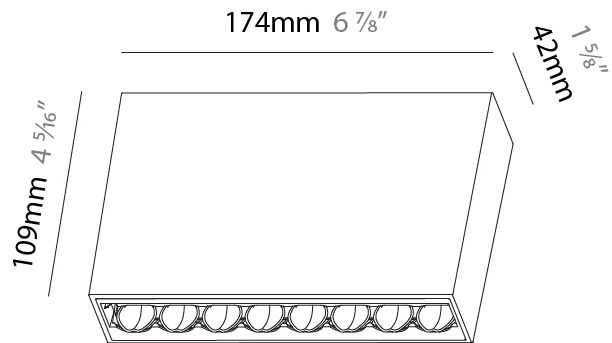

GENERAL

Series: Magiq Hollow Wallwash
Subseries: Magiq Hollow Wallwash
Brand: Prolight
Division: Architectural
Mounting Type: Surface
Mounting Location: Ceiling
Subcategory: Wallwash

PHYSICAL

Shape: Rectangle
Length (mm): 174
Length (in): 6 ⁷/₈
Width (mm): 42
Width (in): 1 ⁵/₈
Height (mm): 109
Height (in): 4 ⁵/₁₆
Light Distribution: Direct
Fixture Finish: SSR / BKV / CWI / CRY / HAB / UFT / ITA / RUA / FTG / MYG / LOD / PUS / FRO / FUP / KIA / POP / BLS / SPG / MEY / GOH / GUM / CHC / COM / ABZ / JAG / OBR / MOS / ROR
Holder Finish: WHI / BLK
Fixture Material: Aluminum Die Cast

ELECTRICAL

Lamp Type: LED (Zhaga Standard)
Input Wattage (W): 19
Total Output Wattage (W): 17.3
Dimming: Tri-Mode (Non-Dimming and Phase Dimming (120Vac only) and 0-10V Dimming)
Driver Included: Yes
Driver Location: Integrated
Driver Type: Constant Current - Universal
Driver Class: Class 1
Input Voltage (V): 120 - 277
Constant Current (MA): 700mA

LED

Number of LEDs: 4
Color Temperature (°K): 2700 / 3000 / 3500 / 4000
Max. Delivered Lumen (lm): 1270 / 1270 / 1513 / 1544
Nominal Lumen (lm): 1492 / 1492 / 1778 / 1814
CRI: >90 CRI
Efficiency (%): 80
Lamp Life (hrs): 50000

OPTICAL

Adjustability: Fixed

RATINGS AND CERTIFICATIONS

Certified By: Certified for North American Standards
IP rating: IP20